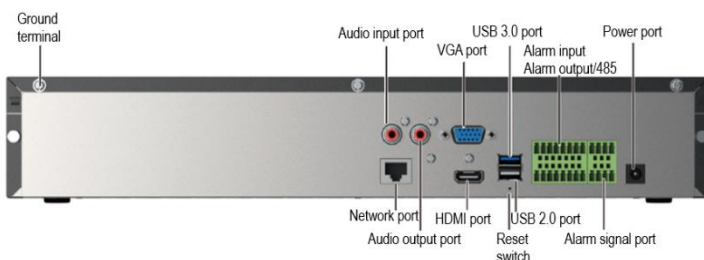

Physical Ports

Technical Specifications

Product Model	HWT-NVR800-B04
Controllers	
CPU	32-bit multi-core high-performance processor
Memory	16 GB (DDR3)
Performance	
Video input	32 channels, 320 Mbit/s access
Video forwarding	320 Mbit/s
Playback/Download	128 Mbit/s playback
Local decoding	8MP (4K): 4-channel 30 fps; 4MP: 8-channel 30 fps; 2MP (1080p): 16-channel 30 fps
Video output	
HDMI	One HDMI 2.0 port; resolutions: 1024 x 768, 1280 x 720, 1280 x 1024, 1440 x 900, 1920 x 1080, 2560 x 1440, 3840 x 2160
VGA	One VGA port; resolutions: 1024 x 768, 1280 x 720, 1280 x 1024, 1440 x 900, 1920 x 1080
Preview	1/4/6/8/9/10/12/13/14/16/17/19/20/22/25/32 panes
Storage capacity	
Disks	4
Disk port	SATA2.0
Disk type	4TB/6TB/8TB per port
Recording	
Recording mode	Manual recording, scheduled recording, motion detection-triggered recording, and recording triggered by I/O alarms
Recording playback	16-channel simultaneous playback; controls: fast forward (2x, 4x, 8x, or 16x) and slow-down (1/16x, 1/8x, 1/4x, or 1/2x)
Search mode	By time, recording type, or AI event
Download mode	In batches or by segment
Compatibility	
Video format	H.264/H.265
Audio format	G.711a/G.711u
Network protocols	TCP, UDP, RTP, RTSP, HTTP, DNS, SNMP, NTP, SMTP, and DHCP
Device access	HOLOWITS SDK and ONVIF
Web access	Compatible with Internet Explorer 9, 10, and 11
Management/Maintenance	
Management mode	Web and LDU
Log type	Log functions: operation logs, system logs, alarm logs, parameter modification logs, recording logs, intelligent log check, and log storage
External ports	
Network port	1 x 10/100/1000 Mbit/s Ethernet port
USB port	3 x USB ports (one USB 2.0 port on the front panel; one USB 2.0 port and one USB 3.0 port on the rear panel)
Serial port	1 x half-duplex RS-485 port
Audio input	1 channel, RCA port
Audio output	1 channel, RCA port
Alarm port	16-channel alarm input, 1-channel alarm output
Others	
Operating temperature	0°C to 45°C
Operating humidity	20% to 90%
Power consumption	≤ 7 W (without hard disk and PoE output)
Power supply	12 V/6 A
Dimensions	Equipment dimensions 66 mm (H) x 378 mm (W) x 326 mm (D) Package dimensions 115 mm (H) x 500 mm (W) x 375 mm (D)
Shelf	19-inch standard 1.5 U shelf
Weight	Net Weight 2.4 kg (excluding hard disks) Gross Weight 2.9kg (excluding hard disks)
Certification	
Certification	CE, RoHS, WEEE, CCC and CQC